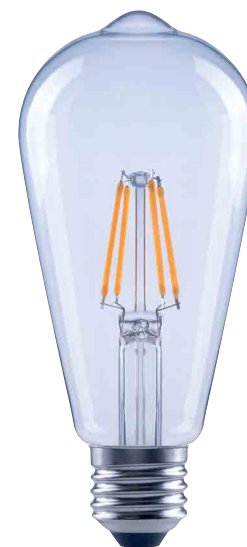

Size (mm) :
Ø45 X 84 (E27)

6500K / 4000K / 2700K

A60 Clear

VOLTAGE (100-240V)

Wattage & Lumen :
4 W / 450 lm
6.5 W / 803 lm
8 W / 1000 lm

Size (mm) :
Ø60 X 105 (E27)

6500K / 4000K / 2700K

A67 Clear (Housing)

VOLTAGE (100-240V)

Wattage & Lumen :
12 W / 1500 lm

Size (mm) :
Ø67 X 133 (E27)

6500K / 4000K / 2700K

G95 Clear (Housing)

VOLTAGE (100-240V)

Wattage & Lumen :
12 W / 1500 lm

Size (mm) :
Ø95 X 157 (E27)

6500K / 4000K / 2700K

ST64 Clear

VOLTAGE (100-240V)

Wattage & Lumen :
6.5 W / 803 lm

Size (mm) :
Ø64 X 143 (E27)

6500K / 4000K / 2700K

ST64 Golden

VOLTAGE (100-240V)

Wattage & Lumen :
4 W / 400 lm
6.5 W / 690 lm

Size (mm) :
Ø64 X 143 (E27)

2400K

A60 Filament LED Lamps Emergency Bulb

Built in Li-Ion rechargeable battery and LED module, it operates up to 2 hours in case of power outage.