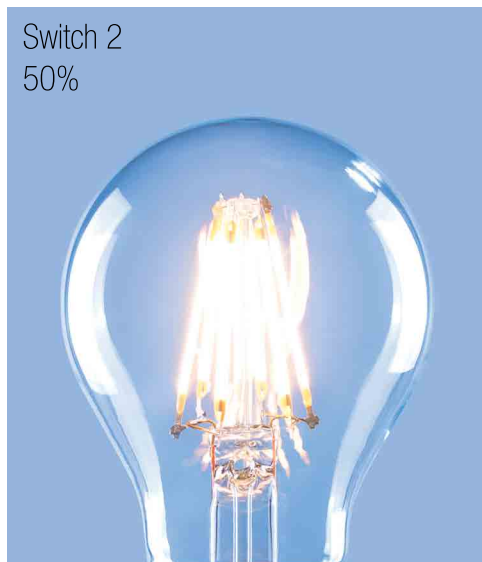

Filament LED Lamps

2 Step dimming

A simple and cost effective solution that the bulb can provide dimming effect without installation of dimmer, the power switch is the controller of light output.

A++ Energy Class | Life Time 20000 hrs | ErP | CE | UL | RoHS | REACH |

EU VERSION (220-240V)

Wattage & Lumen :
4 W / 470 lm (Dimmable)
5 W / 600 lm (Dimmable)

Size (mm) :
Ø35 X 100 (E14)

6500K / 4000K / 2700K