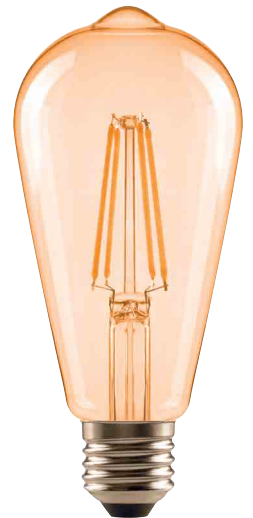

A60 Smart Bulb

EU VERSION (220-240V)
Wattage & Lumen :
6.5 W / 806 lm (Dimmable)

Size (mm) :
Ø60 X 114 (E27)

2700K

G80 Smart Bulb

EU VERSION (220-240V)
Wattage & Lumen :
6.5 W / 806 lm (Dimmable)

Size (mm) :
Ø80 X 137 (E27)

Size (mm) :
Ø35 X 121 (E14)

2700K

C35L Milky

EU VERSION (220-240V)
Wattage & Lumen :
4 W / 430 lm (Dimmable)

Size (mm) :
Ø35 X 121 (E14)

6500K / 4000K / 2700K

G95 Clear

EU VERSION (220-240V)
Wattage & Lumen :
6.5 W / 806 lm (Dimmable)

Size (mm) :
Ø95 X 135 (E27)

6500K / 4000K / 2700K

G95 Milky

EU VERSION (220-240V)
Wattage & Lumen :
6.5 W / 670 lm (Dimmable)

Size (mm) :
Ø95 X 135 (E27)

6500K / 4000K / 2700K

ST64 Golden

EU VERSION (220-240V)
Wattage & Lumen :
6.5 W / 580 lm (Dimmable)

Size (mm) :
Ø65 X 143 (E27)

2700K

A60 Filament LED Lamps Outdoor Sensor

With built-in light sensitive ON / OFF sensor, the bulb can automatically switch on in the dark and switch off in daytime.

| A++ Energy Class | Life Time 20000 hrs | ErP | CE | UL | RoHS | REACH |